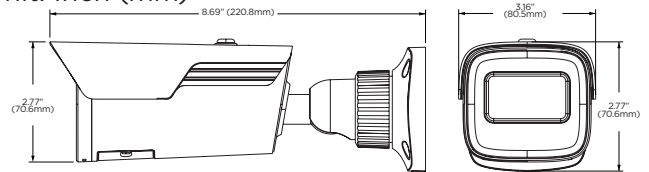

Mounting accessories (Optional)

Dimensions

Unit: Inch (mm)

Specifications

MODELS	DWC-MB95Wi28TW	DWC-MB95Wi36TW
IMAGE		
Image sensor	5MP 1/2.7" CMOS	
Total pixels	2592 (H) x 1944 (V)	
Minimum scene illumination	0.02 lux (color)	
	0.0 lux (B/W)	
S/N ratio	50dB	
LENS		
Focal length	2.8mm, F1.6	3.6mm, F1.6
Lens type	Fixed lens	
Field of view (FoV)	98.5°	81.4°
IR distance	164ft range	
I/O		
Audio in / out	1 audio input	
Audio compression	G.711A / U	
OPERATIONAL		
Shutter mode	Auto, manual	
Shutter speed	1/30s - 1/100000s	
Auto gain control	Auto	
Day / night	Auto, day (color), night (B/W), schedule	
Smart DNR™ 3D digital noise reduction	3D DNR	
Wide dynamic range (WDR)	True WDR low, middle, high	
Wide dynamic range (WDR) dB	120dB	
Privacy zone	4 programmable privacy masks	
Camera analytics	Line crossing, perimeter intrusion, video tampering detection (scene change, video blur, abnormal color detection), object classification (differentiate humans from objects)	
Backlight compensation (BLC)	Yes	
De-Fog	Yes	
Mirror and flip	Yes	
Alarm notifications	Notifications via email or FTP server	
Memory slot	Micro SD/SDHC/SDXC card up to 256GB (not included)	
NETWORK		
LAN	802.3 compliance 10/100 LAN	
Video compression type	H.265, H.264, MJPEG	
Resolution	5MP, 4MP, 2K, 3MP, 2.1MP/1080P, 720P (60Hz: 1 - 30fps; 50Hz: 1-25fps) HFR mode: 1080P / 720P (60Hz: 1 - 60fps; 50Hz: 1-50fps)	
Frame rate	Up to 30fps at all resolutions	
Video bitrate	64 Kbps - 8 Mbps	
Bitrate control	Multi-streaming CBR/VBR at H.264/ H.265 (controllable frame rate and bandwidth)	
Streaming capability	Dual-stream at different rates and resolutions	
IP	IPv4, IPv6	
Protocol	UDP, IPv4, IPv6, DHCP, NTP, RTSP, RTP, RTCP, ICMP, IGMP, PPPoE, DDNS, SMTP, FTP, SNMP,HTTP, 802.1x, UPnP, HTTPs, QoS	
Security	IP filtering, MAC filtering, authentication (ID/PW), SSL/TSL	
ONVIF conformance	Yes	
Web viewer	OS: Windows*	
	Browser: Internet Explorer	
Video management software	DW Spectrum™ IPVMS	
ENVIRONMENTAL		
Operating temperature	-22°F - 140°F (-30°C - 60°C)	
Operating humidity	95% RH (non-condensing)	
IP rating	IP67-rated	
Other certifications	FCC, CE, ROHS, ONVIF	
ELECTRICAL		
Power requirement	DC 12V, PoE IEEE 802.3af Class 3. (Adapter not included)	
Power consumption	9W	
MECHANICAL		
Material	Metal bullet housing	
Dimensions	8.69" x 3.16" x 2.77" (220.8 x 80.5 x 70.6 mm)	
Weight	1.52 lb (0.69 kg)	
Warranty	5 year warranty	