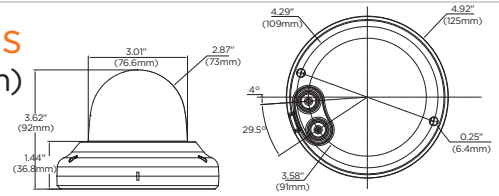

Accessories (Optional)

- DWC-VFWMW Wall mount bracket
- DWC-VFJUNCW Junction box
- DWC-VFCMW Ceiling mount bracket

Dimensions

Unit: Inch (mm)

Specifications

IMAGE	
Image sensor	4K 1/2.8" CMOS sensor
Total pixels	3952 (H) x 2320 (V)
Active pixels	3840 (H) x 2160 (V)
Minimum scene illumination	0.18 lux (color), 0 lux (B/W)
S/N ratio	50dB
Video output	Local video output CVBS 1.0V p-p (75Ω), 4:3 aspect ratio
LENS	
Focal length	2.8mm, F2.0
Lens type	Fixed lens
Horizontal Field of view (HFOV)	HFOV: 105.5° / VFOV: 56.3°
IR distance	100ft range
I/O	
Audio in/out and compression	1 input/1 output, G.711
Alarm in/out	1 input/1 output
OPERATIONAL	
Intelligent Video Analytics	IVA: intrusion, line crossing, counting line, loitering, enter, exit, tamper (DWC-MVC8Wi28TW) IVA+: object removed, tailgating, direction, stopped, appear, disappear, object left, logical rules, logical rules (DWC-MPVC8Wi28TW)
Shutter mode	Auto, manual, anti-flicker, slow shutter
Shutter speed	1/15 - 1/32000
Slow shutter	1/2, 1/3, 1/5, 1/6, 1/7, 5, 1/10
Auto gain control	Auto
Day and night	Auto, day (color), night (B/W)
3D Digital Noise Reduction	Smart DNR™ 3D-DNR
Wide Dynamic Range (WDR)	True WDR
WDR dB	120dB
White balance	Yes
Privacy zones	16 programmable privacy masks
Backlight compensation (BLC)	Yes
Mirror and flip	Yes
Alarm notifications	Notifications via email, FTP, alarm output and SD card recording
Memory slot	Micro SD/SDHC/SDXC class 10 card (not included)
NETWORK	
LAN	1000Base-T (1Gbps)
Video compression type	H.265, H.264, MJPEG
Resolution	H.265: QFHD, 2.1MP/1080p, 720p, VGA, D1, CIF H.264: QFHD, 2.1MP/1080p, 720p, VGA, D1, CIF MJPEG: 2.1MP/1080p, 720p, 800x600, VGA, 768x432, D1, CIF
Frame rate	Up to 30fps at all resolutions
Video bitrate	100Kbps - 10Mbps, multi-rate for preview and recording
Bitrate control	Multi-streaming CBR/VBR at H.265 (controllable frame rate and bandwidth)
Streaming capability	Dual-stream at different rates and resolutions
IP	IPv4
Protocol	TCP/IP, UDP, AutoIP, RTP (UDP/TCP), RTSP, NTP, HTTP, HTTPS, SSL, DNS, DDNS, DHCP, FTP, SMTP, ICMP, SNMPv1/v2/v3 (MIB-2), ONVIF
Security	HTTPS (TLS), IP filtering, 802.1x, digest authentication
ONVIF conformance	Yes
Web viewer	OS: Windows® 7, Windows® 8, Windows® 10 Browser: IE, Chrome, Firefox
Video management software	DW Spectrum® IPVMS
ENVIRONMENTAL	
Operating temperature	-4°F - 122°F (-20°C - 50°C)
Operating humidity	10-90% RH, (non-condensing)
IP rating, IK rating	IP67-rated, IK10 impact-resistant
Other certifications	UL listed, CE, FCC, RoHS
ELECTRICAL	
Power requirement	DC12V, PoE IEEE 802.3af Class 3 (Adapter not included)
Power consumption	DC12V: 8W, 666mA, PoE: 9.6W, 200mA
MECHANICAL	
Material	Aluminum vandal housing, polycarbonate dome
Dimensions	4.92" x 3.62" (125 x 92mm)
Weight	1.14 lbs (0.52 kg)
Warranty	5 year warranty