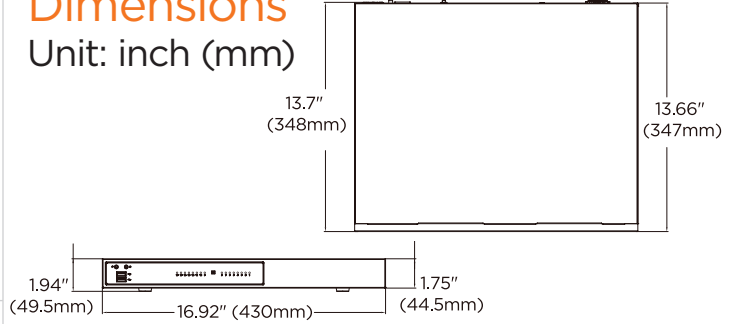

Dimensions

Unit: inch (mm)

Specifications

DESCRIPTION		Blackjack CX
Included IP licenses		4
Form factor		PoE standalone NVR
Operating system		Ubuntu Desktop 20.04.3 LTS for IoT
OS on SSD		Yes
CPU		Intel [®] processor
Memory		8GB
Ethernet port		2x gigabit Ethernet ports (RJ45)
Local PoE ports		802.3af support 16 ports x 10/100 PoE, 15W per port (240W max PSE)
Alarm in/out		4x alarm inputs / 2 alarm outputs via terminal block
Audio in/out		1x line-in / 1x line-out / 1 microphone input
Max supported cameras		16 PoE/PoE+ ports, 8 virtual channels, total 24 cameras
Max video storage rate (Mbps)		80 Mbps
Storage	Maximum HDD	2x 3.5" SATA HDD
	Maximum storage	40TB
	USB interface	2x USB 3.1 ports, 4x USB 2.0 ports
Video-out	Outputs	1x true HD, 1x DVI-I for system configuration. Maximum 1 display output at a time.
	Resolution	4096 x 2160
Pre-loaded VMS software		DW Spectrum [®] IPVMS Server
Remote clients		Cross-platform - Windows [®] , Linux Ubuntu [®] and Mac [®]
Mobile apps		iOS [®] and Android [®]
Keyboard and mouse		Included
Rail kit		DW-BJCXRM 19" rack mount ears included. Wall mount rack available. Sold separately
Power supply		AC 100V-240V 410W**
Operating temperature		32°F-104°F (0°C-40°C)
Operating humidity		10-90% RH
Dimension (WxDxH)		16.92" (W) x 1.75" (H) x 13.7" (D) (430mm (W) x 44.5mm (H) x 348mm (D))
Other certification		NDAA, TAA
Warranty		5 year limited