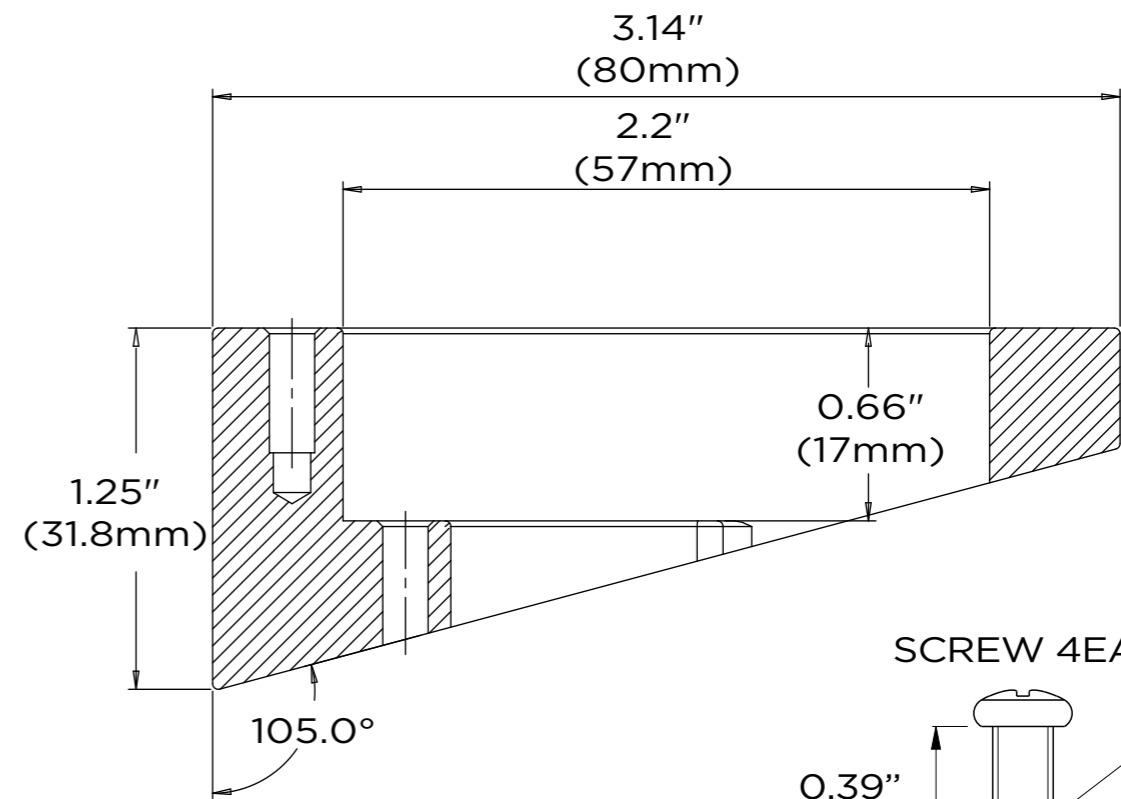

A-A  
1.5 : 1

DATE	SCALE	MATERIAL	TYPE
06/2022		Aluminum	Fixed
	DESCRIPTION		
	DWC-MCAM ANGLE MOUNT BRACKET FOR MICRO DOMES		