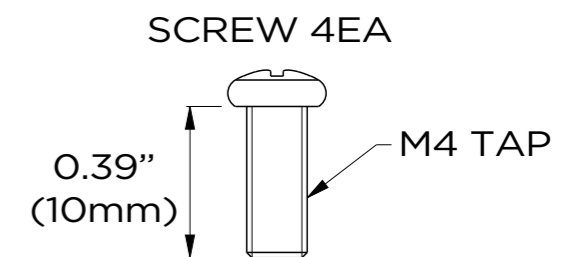

A-A  
1.5 : 1

DATE	SCALE	MATERIAL	TYPE
06/2022		Aluminum	Fixed
	DESCRIPTION		
	DWC-MCAM ANGLE MOUNT BRACKET FOR MICRO DOMES		