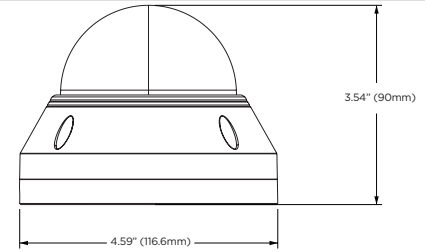

Mounting accessories (Optional)

Dimensions

unit: Inch (mm)

Specifications

IMAGE	DWC-MV95Wi28T	DWC-MV95Wi36T
Image sensor	5MP 1/2.7" CMOS	
Total pixels	2592 (H) x1944 (V)	
Minimum scene illumination	0.02 lux (color)	
	0.0 lux (B/W)	
S/N ratio	50dB	
LENS		
Focal length	2.8mm, F1.6	3.6mm, F1.6
Lens type	Fixed lens	
Field of view (FoV)	98.5°	81.4°
IR distance	100ft range	
I/O		
Audio in / out	1 audio input and 1 microphone built-in	
Audio compression	G.711A / U	
Alarm in / out	1 alarm input / 1 alarm output	
OPERATIONAL		
Shutter mode	Auto, manual	
Shutter speed	1/30s - 1/100000s	
Auto gain control	Auto	
Day / night	Auto, day (color), night (B/W), schedule	
Smart DNR™ 3D digital noise reduction	3D DNR	
Wide dynamic range (WDR)	True WDR low, middle, high	
Wide dynamic range (WDR) dB	120dB	
Privacy zone	4 programmable privacy masks	
Camera analytics	Line crossing, perimeter intrusion, video tampering detection (scene change, video blur, abnormal color detection), object classification (differentiate humans from objects)	
Backlight compensation (BLC)	Yes	
De-Fog	Yes	
Mirror and flip	Yes	
Alarm notifications	Notifications via email or FTP server	
Memory slot	Micro SD / SDHC / SDXC card up to 256GB (card not included)	
NETWORK		
LAN	802.3 compliance 10/100 LAN	
Video compression type	H.265, H.264, MJPEG	
Resolution	5MP, 4MP, 2K, 3MP, 2.1MP/1080P, 720P (60Hz: 1 - 30fps; 50Hz: 1-25fps) HFR mode: 1080P / 720P (60Hz : 1 - 60fps; 50Hz: 1-50fps)	
Frame rate	Up to 30fps at all resolutions	
Video bitrate	64 Kbps - 8 Mbps	
Bitrate control	Multi-streaming CBR/VBR at H.264/ H.265 (controllable frame rate and bandwidth)	
Streaming capability	Dual-stream at different rates and resolutions	
IP	IPv4, IPv6	
Protocol	UDP, IPv4, IPv6, DHCP, NTP, RTP, RTSP, ICMP, IGMP, PPPoE, DDNS, SMTP, FTP, SNMP,HTTP, 802.1x, UPnP, HTTPs, QoS	
Security	IP filtering, MAC filtering, authentication (ID/PW), SSL/TLS	
ONVIF conformance	Yes	
Web viewer	OS: Windows® Browser: Internet Explorer	
Video management software	DW Spectrum® IPVMS	
ENVIRONMENTAL		
Operating temperature	-22°F - 140°F (-30°C - 60°C)	
Operating humidity	95% RH (non-condensing)	
IP rating	IP67-rated	
IK rating	IK10 impact-resistant	
Other certifications	FCC, CE, ROHS, POE, ONVIF	
ELECTRICAL		
Power requirement	DC 12V, PoE IEEE 802.3af Class 3. (Adapter not included)	
Power consumption	6W	
MECHANICAL		
Material	Metal vandal housing, polycarbonate dome	
Dimensions	4.59" x 3.54" (116.6x 90 mm)	
Weight	1.43 lb (0.65 kg)	
Warranty	5 year warranty	